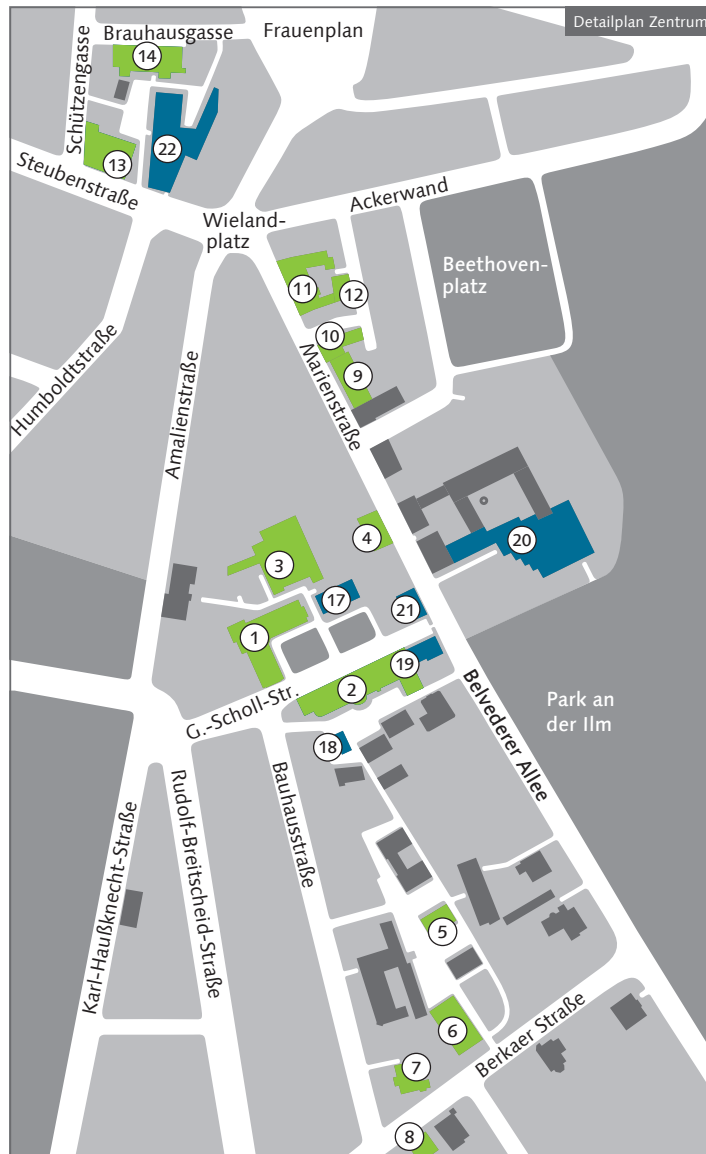

**Campus Map of the
Bauhaus-Universität Weimar**
Faculty of Art and Design

Campus Map of the Bauhaus-Universität Weimar

Faculty of Art and Design

- 1 Dean's Office, Scientific disciplines, Fine Art, Fine Art Education (Secondary School), Product Design
Geschwister-Scholl-Straße 7 (Van-de-Velde-Building) *
- 2 Project Space Fine Art
Geschwister-Scholl-Straße 8 (Main Building) *
- 3 Degree Programme Product Design, Metal Workshop, Plaster and Mould Construction Workshop, Material Archive (MAIA)
Geschwister-Scholl-Straße 13
- 4 Doctoral degree programmes (Ph.D/Dr.phil.), Public Art and New Artistic Strategies, Fine Art, Fine Art Education, Media Art and Design, Visual Communication
Marienstraße 14
- 5 Digital Bauhaus Lab
Performance Platform
Bauhausstraße 9 a
- 6 Wood workshop, CAD/CAM workshop, Synthetic materials workshop, Modelling workshop
Bauhausstraße 9 d
- 7 Media Art and Design
Bauhausstraße 15
- 8 Project Space Fine Art, Project Space Product Design
Berkaer Straße 11
- 9 Project Space Fine Art, Media Art and Design, DIY BioLab, DIY Electronics Studio, Bauhaus Form + Function Lab (BFFL)
Marienstraße 7 B
- 10 Media Art and Design, RADIO:Studio, Studio for Sound Art, Interface Design
Electronics Lab, Interface Design Prototype Lab
Marienstraße 5
- 11 Visual Communication, Printing workshop, Open Process Lab (OPL), C.I.P.-Pool, Mac-Pool
Marienstraße 1 A/B
- 12 Video workshop
Bettina-von-Arnim-Straße 1